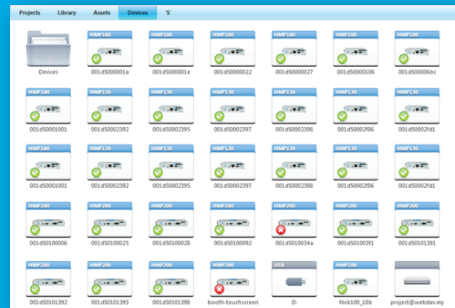

Shared network

Having a shared network can facilitate collaborative work environment, as well as boost quality content creation, and reduce costs.

& much more...