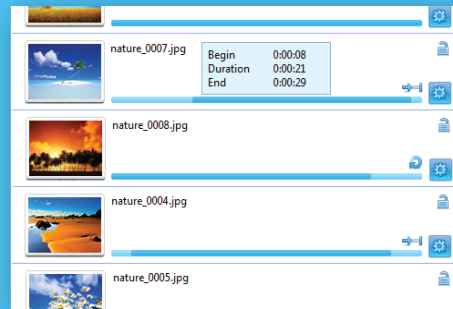

Adjustable timeline

Timeline lets you organize and control the media over a project duration. Adjust the start and end points, making media shorter or longer, or stretch over project duration.